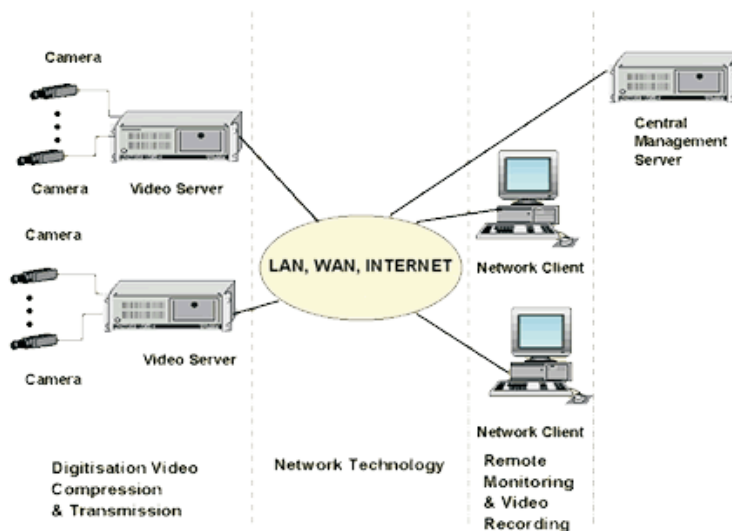

REAL TIME MONITORING : Simultaneously record up to 16 cameras.

SEARCH REAL-TIME : Search by date, time and camera.

IMAGE COMPRESSION & STORAGE : High-resolution compression.

MOTION TRACKING : Automatically detect any moving objects.

IMAGE TRANSMISSION : High-speed remote video transmission (WAN & LAN).

AUTO TRANSMISSION FOR EMERGENCY : Auto transmission on emergency).

SPLIT SCREEN : 1, 4, 6, 9, 10, 12, 16 Split monitoring.

REMOTE CONTROL : PAN/TILT, zoom, control and various Alarms.

ALARM ALERTS: Can be automatically reported to a Mobile Phone.

Real time remote surveillance via local network or Internet.

Easy operation using a friendly user interface.

More economical than the timelapse V.C.R.

High resolution digital Image.

Permanent and event-controlled recording.

3 levels Password Protection.

Low operation and maintenance cost.

Adjust recording speed camera by camera.